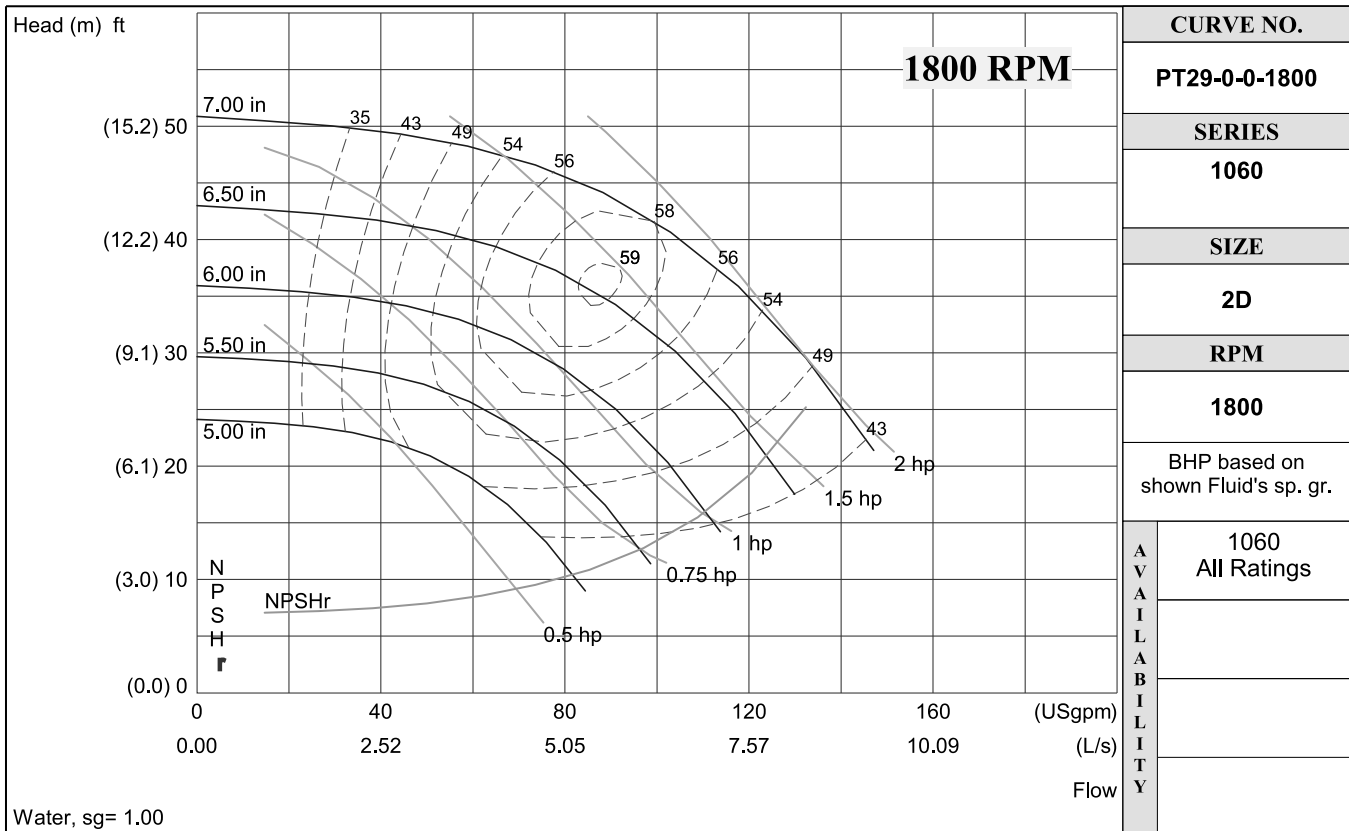

1060 PERFORMANCE CURVES

1060 PERFORMANCE CURVES

S. A. Armstrong Limited
 23 Bertrand Avenue
 Toronto, Ontario
 Canada, M1L 2P3
 T: 416-755-2291
 F: 416-759-9101

Armstrong Pumps Inc.
 93 East Avenue
 North Tonawanda, New York
 U.S.A. 14120-6594
 T: 716-693-8813
 F: 716-693-8970