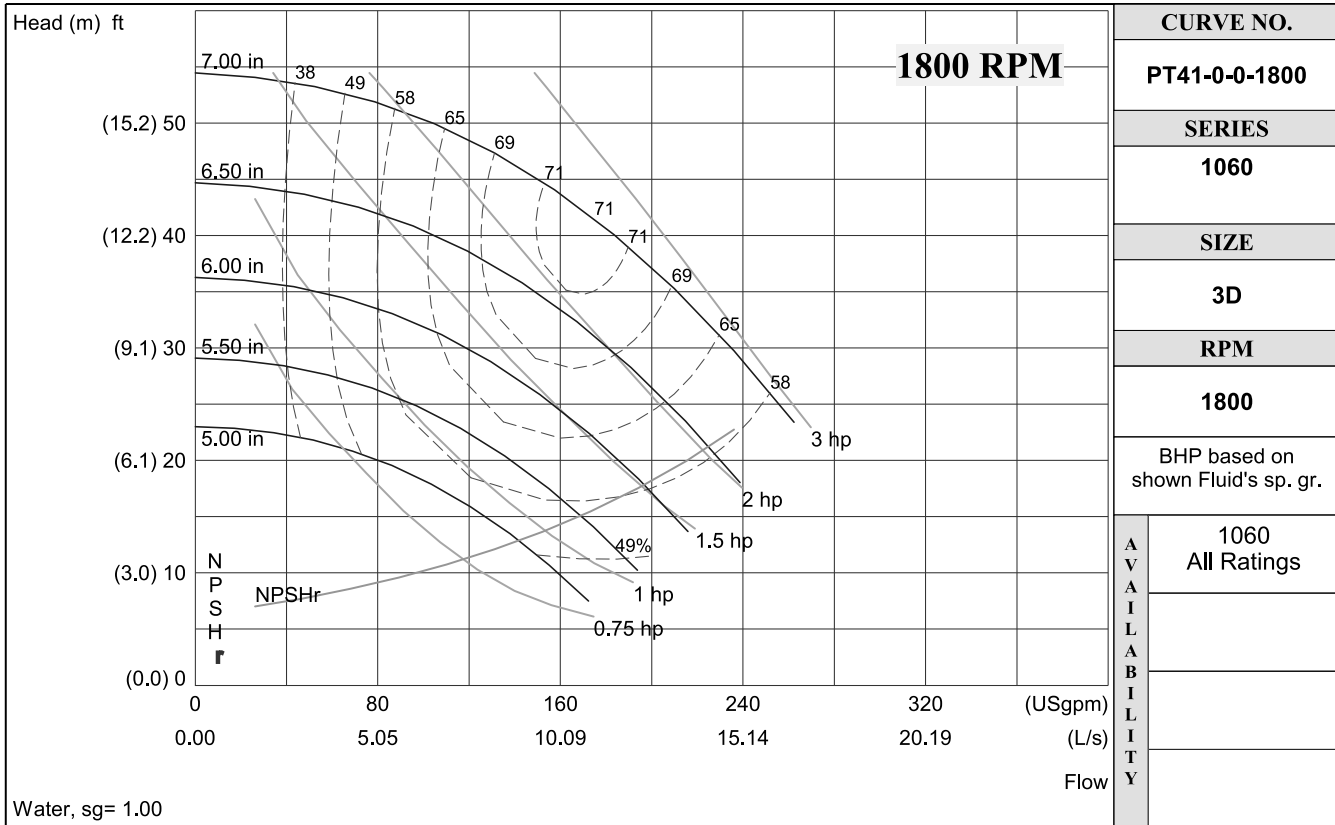

1060 PERFORMANCE CURVES

1060 PERFORMANCE CURVES

S. A. Armstrong Limited
 23 Bertrand Avenue
 Toronto, Ontario
 Canada, M1L 2P3
 T: 416-755-2291
 F: 416-759-9101

Armstrong Pumps Inc.
 93 East Avenue
 North Tonawanda, New York
 U.S.A. 14120-6594
 T: 716-693-8813
 F: 716-693-8970