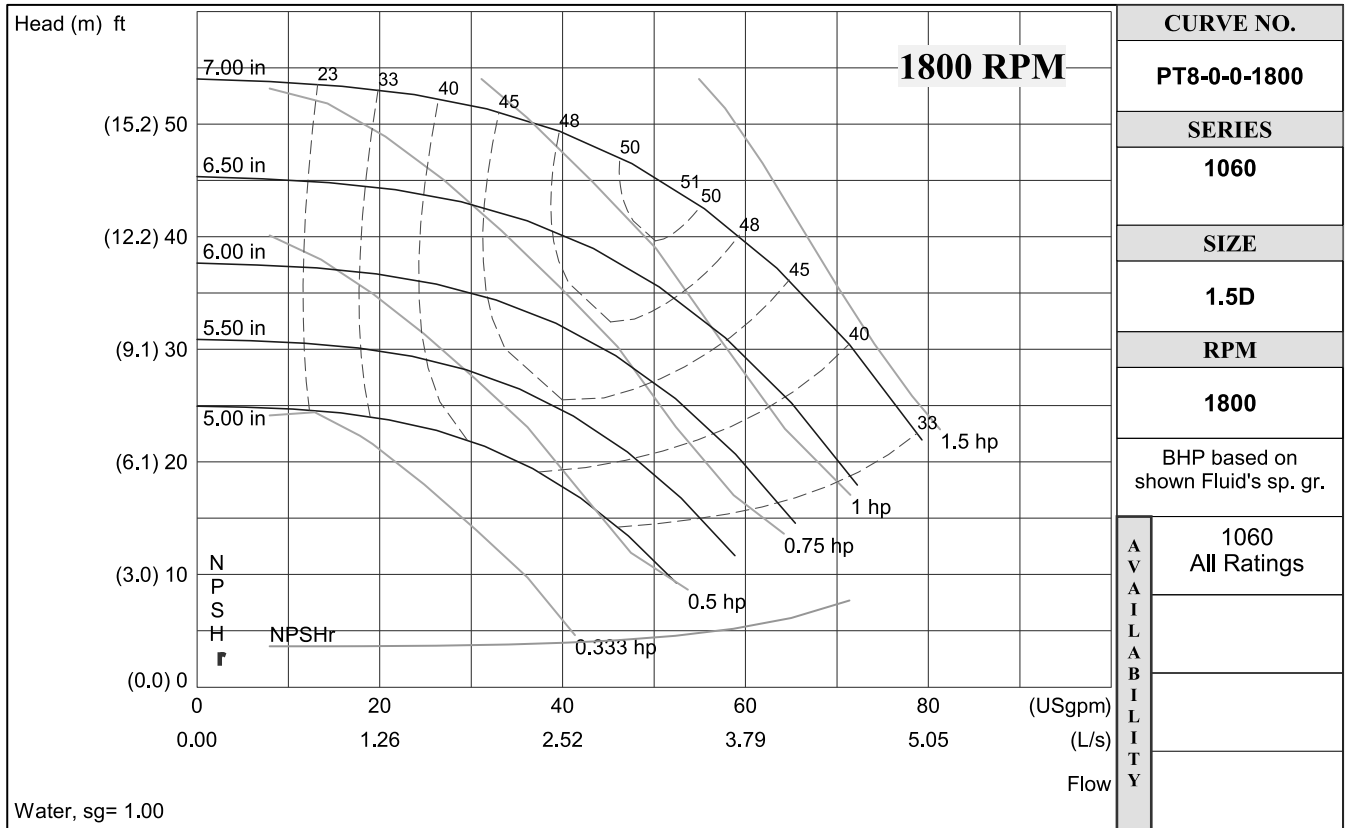

1060 PERFORMANCE CURVES

1060 PERFORMANCE CURVES

S. A. Armstrong Limited
 23 Bertrand Avenue
 Toronto, Ontario
 Canada, M1L 2P3
 T: 416-755-2291
 F: 416-759-9101

Armstrong Pumps Inc.
 93 East Avenue
 North Tonawanda, New York
 U.S.A. 14120-6594
 T: 716-693-8813
 F: 716-693-8970