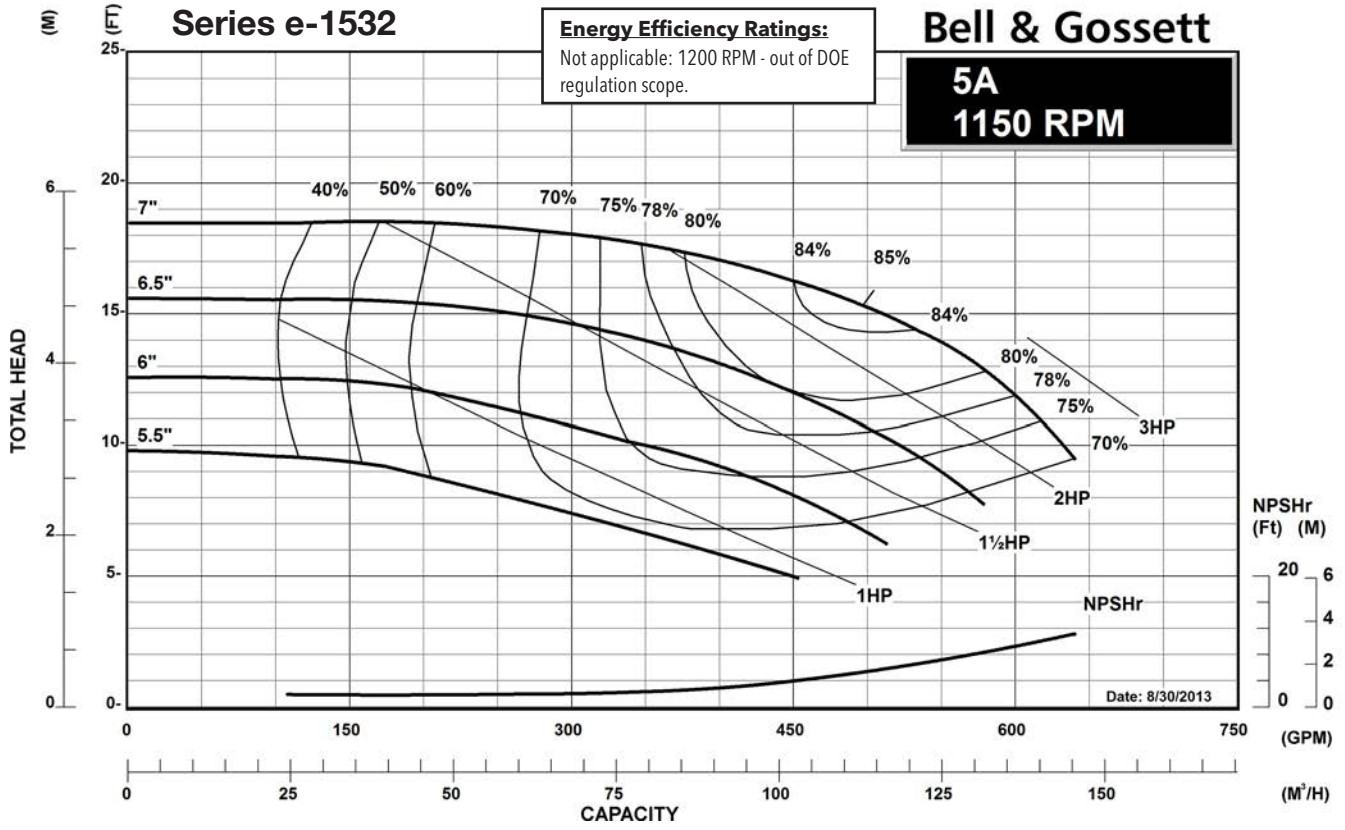

### Centrifugal Pump Energy Efficiency Information

The U.S. Department of Energy introduced Pump Energy Conservation Standards in January of 2016. These standards apply to five styles of clean water pumps in 1800 and 3600 nominal motor speeds. Pump manufacturers must sell only compliant products after January 27, 2020. Compliant products have Pump Energy Indexes (PEI) equal to or below 1.0 either in Constant Load (CL) or Variable Load (VL) applications.

For more information, visit <http://bellgossett.com/e-series-pumps/#> or <http://er.pumps.org/ratings/home>