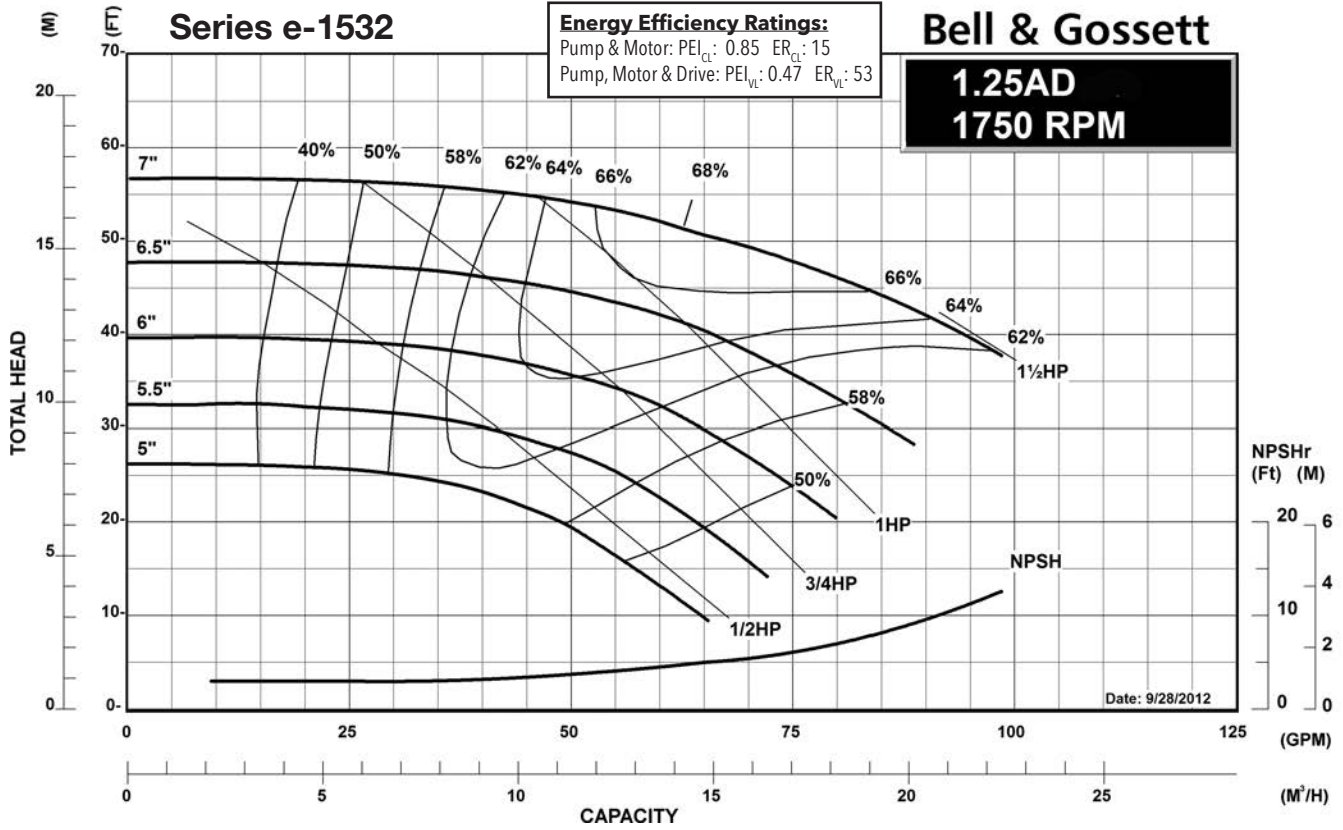

SERIES e-1532 - TABLE OF CONTENTS

1800 RPM PUMP CURVES

A - Size Curves	3
B - Size Curves	7
E - Size Curves	11
G - Size Curves	14

1200 RPM PUMP CURVES

A - Size Curves	17
B - Size Curves	21
E - Size Curves	25
G - Size Curves	28

3600 RPM PUMP CURVES

A - Size Curves	31
B - Size Curves	35

Centrifugal Pump Energy Efficiency Information

The U.S. Department of Energy introduced Pump Energy Conservation Standards in January of 2016. These standards apply to five styles of clean water pumps in 1800 and 3600 nominal motor speeds. Pump manufacturers must sell only compliant products after January 27, 2020. Compliant products have Pump Energy Indexes (PEI) equal to or below 1.0 either in Constant Load (CL) or Variable Load (VL) applications.

In support of the U.S. DOE Pump Energy Conservation Standards, the North American Pump Manufacturers Association, The Hydraulic Institute, introduced its own Energy Rating (ER) Metric for clean water pumps which also requires certification of pump manufacturer's test laboratories. Compliant products have Energy Ratings (ER) above 1.0 either in Constant Load (CL) or Variable Load (VL) applications.

All Bell & Gossett Centrifugal Pump products already comply with U.S. Department of Energy Pump Energy Conservation Standards and Hydraulic Institute Standards for Energy Ratings. Specific PEI and ER data is shown on each pump performance curve where applicable and on the pump nameplate.

For more information, visit <http://bellgossett.com/e-series-pumps/#> or <http://er.pumps.org/ratings/home>