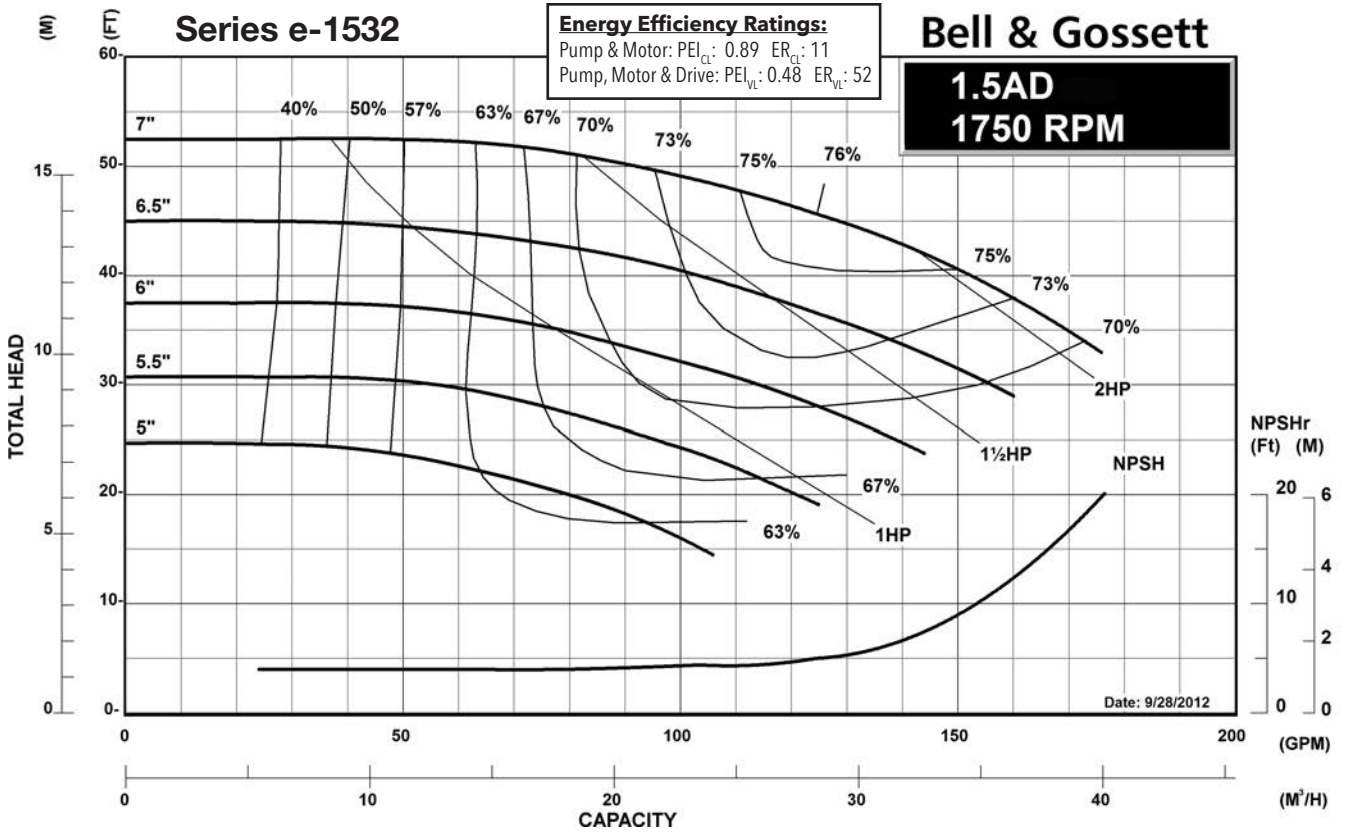

SERIES e-1532 - TABLE OF CONTENTS

1800 RPM PUMP CURVES

A - Size Curves	3
B - Size Curves	7
E - Size Curves	11
G - Size Curves	14

1200 RPM PUMP CURVES

A - Size Curves	17
B - Size Curves	21
E - Size Curves	25
G - Size Curves	28

3600 RPM PUMP CURVES

A - Size Curves	31
B - Size Curves	35

Centrifugal Pump Energy Efficiency Information

The U.S. Department of Energy introduced Pump Energy Conservation Standards in January of 2016. These standards apply to five styles of clean water pumps in 1800 and 3600 nominal motor speeds. Pump manufacturers must sell only compliant products after January 27, 2020. Compliant products have Pump Energy Indexes (PEI) equal to or below 1.0 either in Constant Load (CL) or Variable Load (VL) applications.

In support of the U.S. DOE Pump Energy Conservation Standards, the North American Pump Manufacturers Association, The Hydraulic Institute, introduced its own Energy Rating (ER) Metric for clean water pumps which also requires certification of pump manufacturer's test laboratories. Compliant products have Energy Ratings (ER) above 1.0 either in Constant Load (CL) or Variable Load (VL) applications.

All Bell & Gossett Centrifugal Pump products already comply with U.S. Department of Energy Pump Energy Conservation Standards and Hydraulic Institute Standards for Energy Ratings. Specific PEI and ER data is shown on each pump performance curve where applicable and on the pump nameplate.

For more information, visit <http://bellgossett.com/e-series-pumps/#> or <http://er.pumps.org/ratings/home>